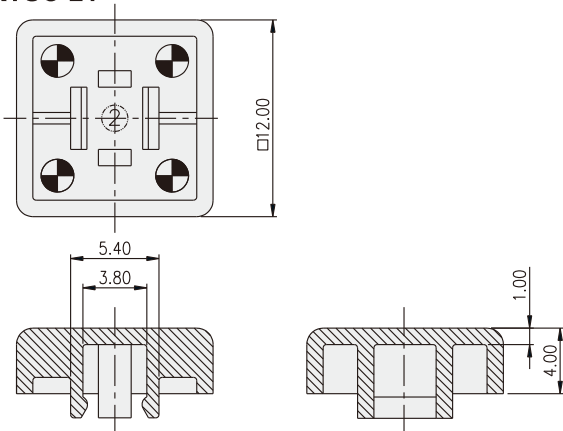

TACT SWITCH
KTSC-(6)(2) SERIES

Cap for 6x6 / 12x12
 Tact Switch

HOW TO ORDER

KTSC - [] [] []

Prod. Size: <Tactile Switch>
 2=12X12mm (Can be applied on DTS□-24)
 6=6x6mm (Can be applied on DTS□-644)

Cap Type:
 1=Square
 2=Round

Cap color:
 Y=Yellow
 B=Blue
 R=Red
 I=Ivory
 K=Black
 G=Green
 S=Salmon
 Ge=Gray

PACKAGE

<Bag>
 KTSC-2: 500 pcs
 KTSC-6: 1500 pcs

KTSC-21

KTSC-22

KTSC-61

KTSC-62