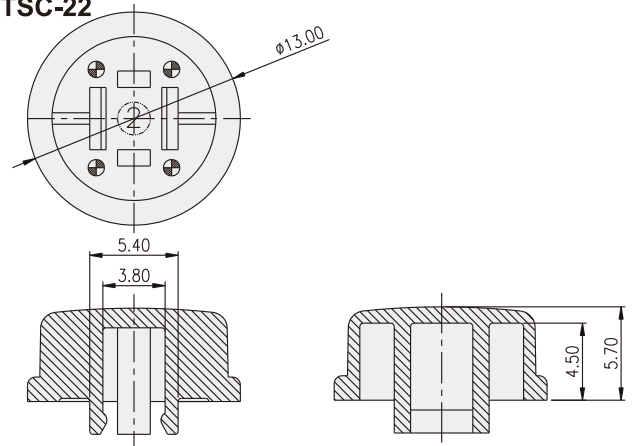

TACT SWITCH
KTSC-(6)(2) SERIES

Cap for 6x6 / 12x12
 Tact Switch

HOW TO ORDER

KTSC - [] [] []

Prod. Size: <Tactile Switch>
 2=12X12mm (Can be applied on DTS□-24)
 6=6x6mm (Can be applied on DTS□-644)

Cap Type:
 1=Square
 2=Round

Cap color:
 Y=Yellow
 B=Blue
 R=Red
 I=Ivory
 K=Black
 G=Green
 S=Salmon
 Ge=Gray

PACKAGE

<Bag>
 KTSC-2: 500 pcs
 KTSC-6: 1500 pcs

KTSC-21

KTSC-22

KTSC-61

KTSC-62